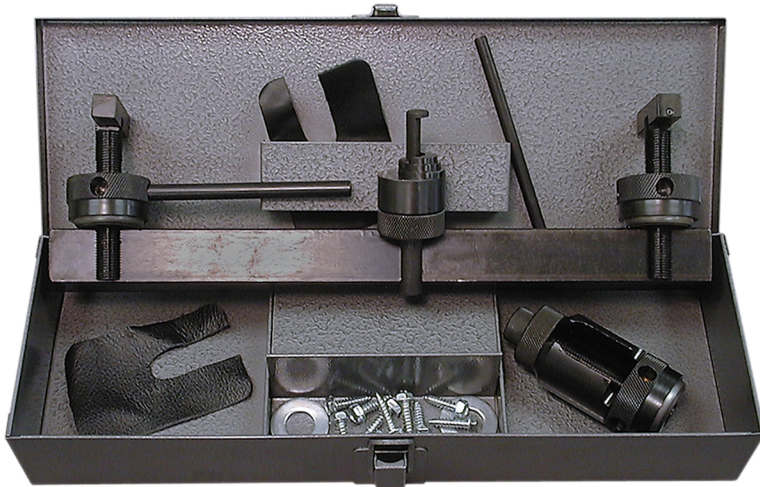

# Why your customers need the HPC Door Puller & Nose Puller

Your customers need to service Safe Deposit boxes without damaging the doors or hinges.

### Key Selling Points:

- \* All steel design insures years of reliable use.
- \* Ball Thrust Bearing & Knurled Knob provide quicker and easy part manipulation.
- \* The smaller hook size requires less drilling, so doors are opened faster.
- \* Comes in a protective industrial steel case.