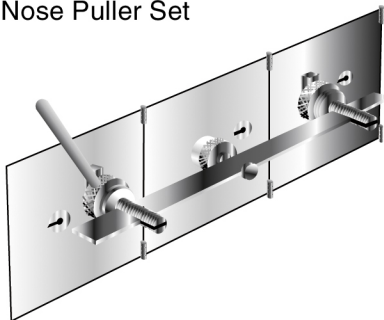

No. NP-4B
Nose Puller

**Made in
the USA**

HPC, Inc.
3999 N. 25th Avenue
Schiller Park, IL 60176 USA
Tel: 847.671.6280
Fax: 847.671.6343
www.hpcworld.com