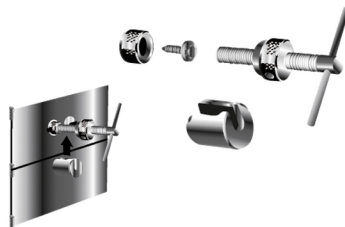

No. NP-4B
Nose Puller

**Made in
the USA**

HPC, Inc.
3999 N. 25th Avenue
Schiller Park, IL 60176 USA
Tel: 847.671.6280
Fax: 847.671.6343
www.hpcworld.com