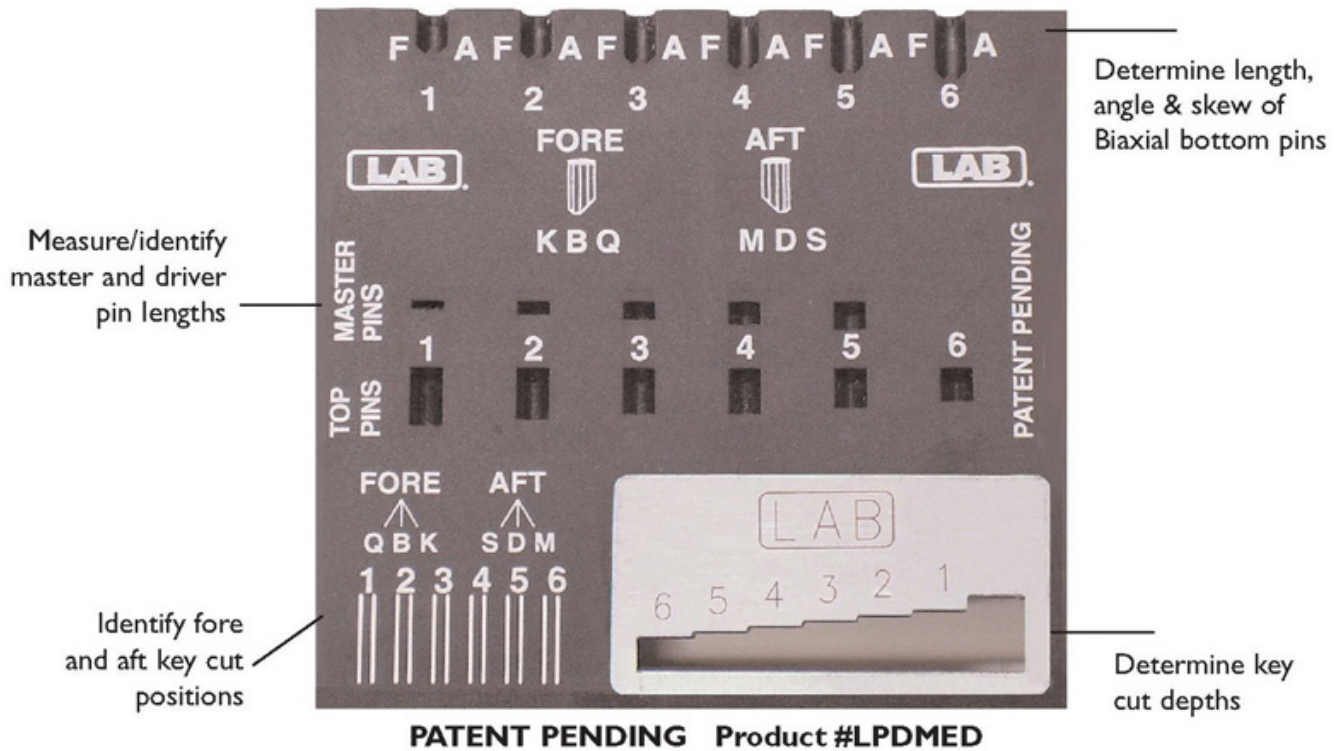

Locksmith Tools

LPDMED - LAB Brand Pin Decoder for Medeco Biaxial Pins

Features

- Identify and Sort, Medeco Biaxial bottom pins according to Length, Angle & Skew.
- Measure/identify master and driver pin lengths.
- Identify fore and aft key cut positions.
- Determine key cut depths.