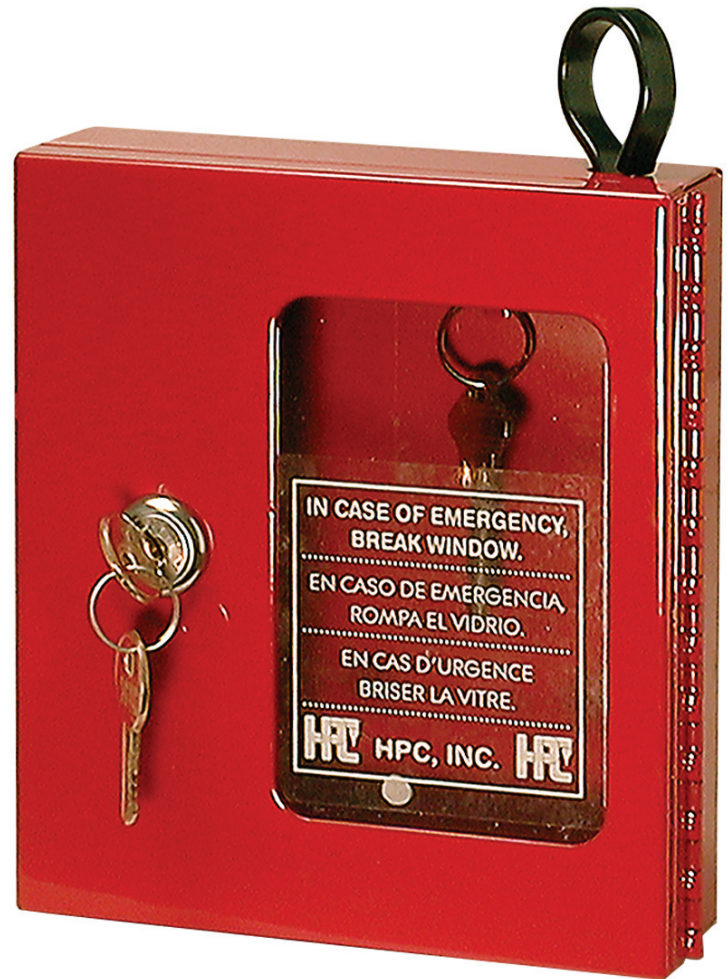

Get this today!

Don't give your business away.

Emergency Key Box

When an emergency arises is not the time to search for the key.

Every facility has restricted areas: utility closets, store rooms, computer rooms, stock rooms. When an emergency arises in these locations quick access is essential, you do not have time to search for the right key. Install an HPC Emergency Key Box at these locations. The key to these restricted areas is secured behind the plexiglas window. When the key is needed, break the window with the hammer attached to each box.

No. 511

hpcworld.com

Call Now!