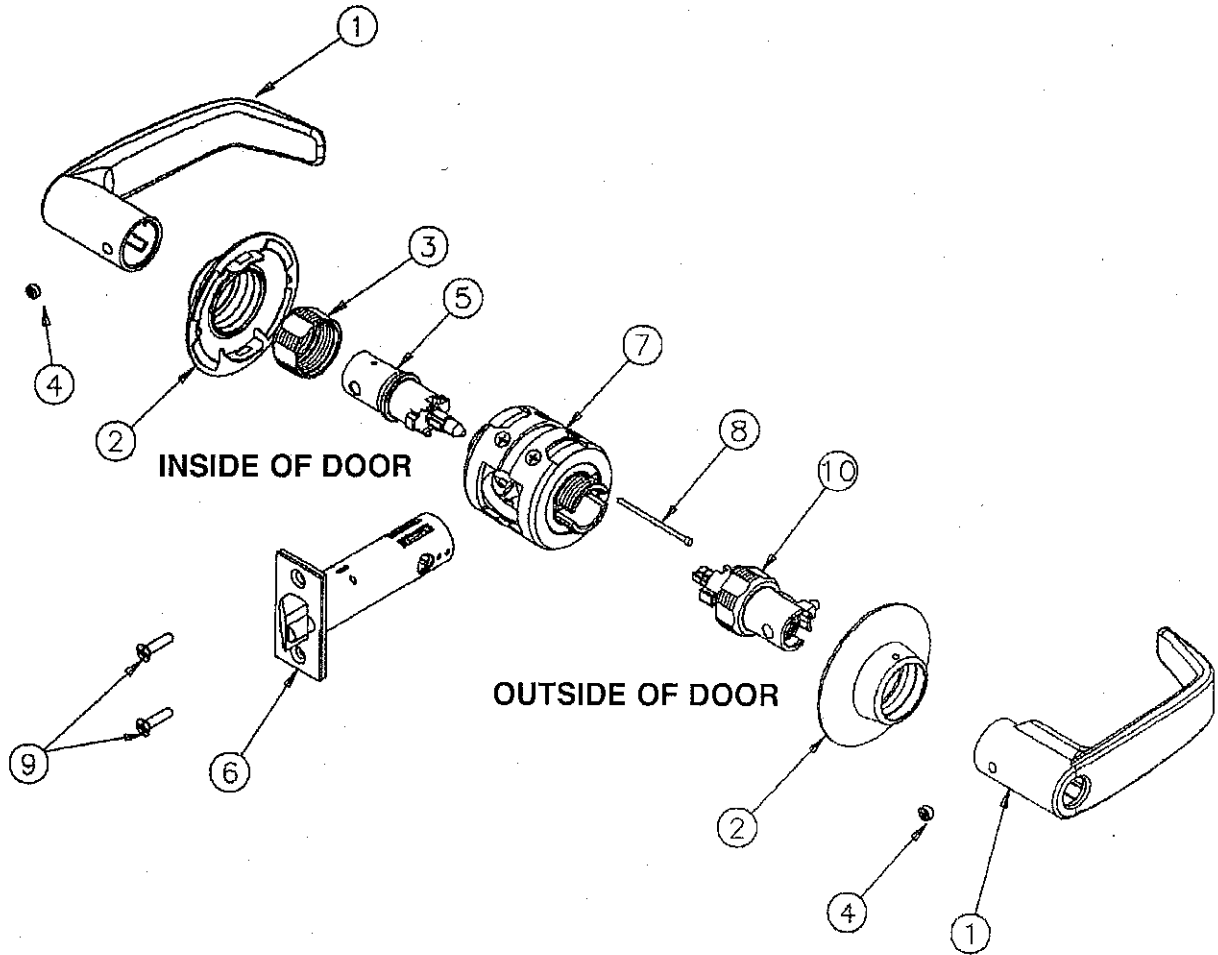

**TF Zone™ Lever Lock**  
**11G04**

**PARTS LIST**

PAGE REV. B  
 No.11.1 9/25/03

| Item | Req'd. | Part No. | Description                               |
|------|--------|----------|---|
| 1    | 2      | *—       | Lever (See Lever Page)                    |
| 2    | 2      | *—       | Rose Assembly (See Rose Page)             |
| 3    | 1      | 11-0031  | Inside Collar                             |
| 4    | 2      | 01-1424  | 6 Lobe Security Set Screw 1/4-28 x 11/64" |
| 5    | 1      | 11-2151  | Non-Locking Sleeve Assembly               |
| 6    | 1      | *11-2106 | Latch Assembly                            |
| 7    | 1      | 11-2001  | Bearing Assembly                          |
| 8    | 1      | 11-0039  | Aligning Pin                              |
| 9    | 2      | *01-5000 | Countersunk Flat Head Screw 8-32 x 3/4"   |
| 10   | 1      | 11-2009  | Locking Sleeve Assembly                   |