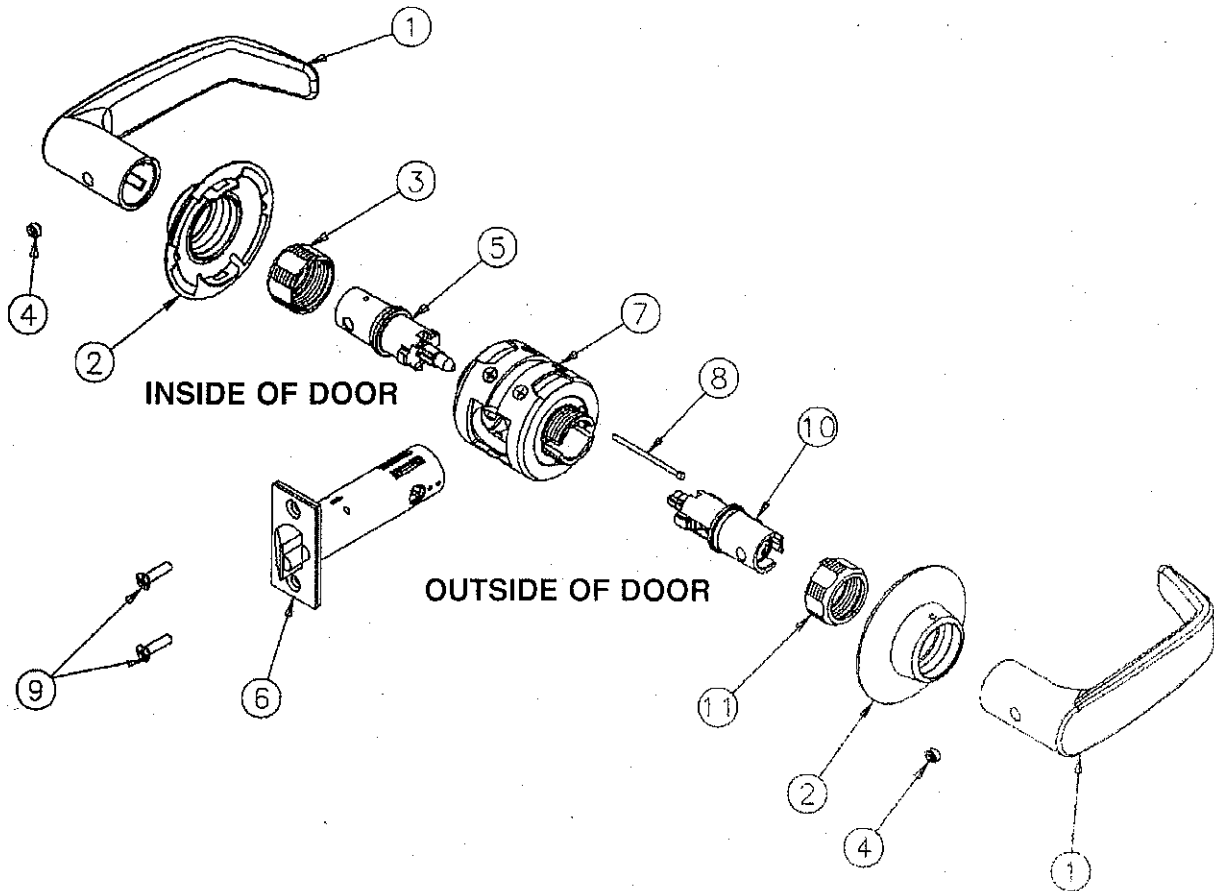

TF Zone™ Lever Lock
11G13

PARTS LIST

PAGE REV. B
 No.11.3 9/25/03

Item	Req'd.	Part No.	Description
1	2	*—	Lever (See Lever Page)
2	2	*—	Rose Assembly (See Rose Page)
3	1	11-0031	Inside Collar
4	2	01-1424	6 Lobe Security Set Screw 1/4-28 x 11/64"
5	1	11-2151	Non-Locking Sleeve Assembly
6	1	*11-2106	Latch Assembly
7	1	11-2001	Bearing Assembly
8	1	11-0039	Aligning Pin
9	2	*01-5000	Countersunk Flat Head Screw 8-32 x 3/4"
10	1	11-2009	Locking Sleeve Assembly
11	1	11-0032	Outside Collar

* Specify Finish