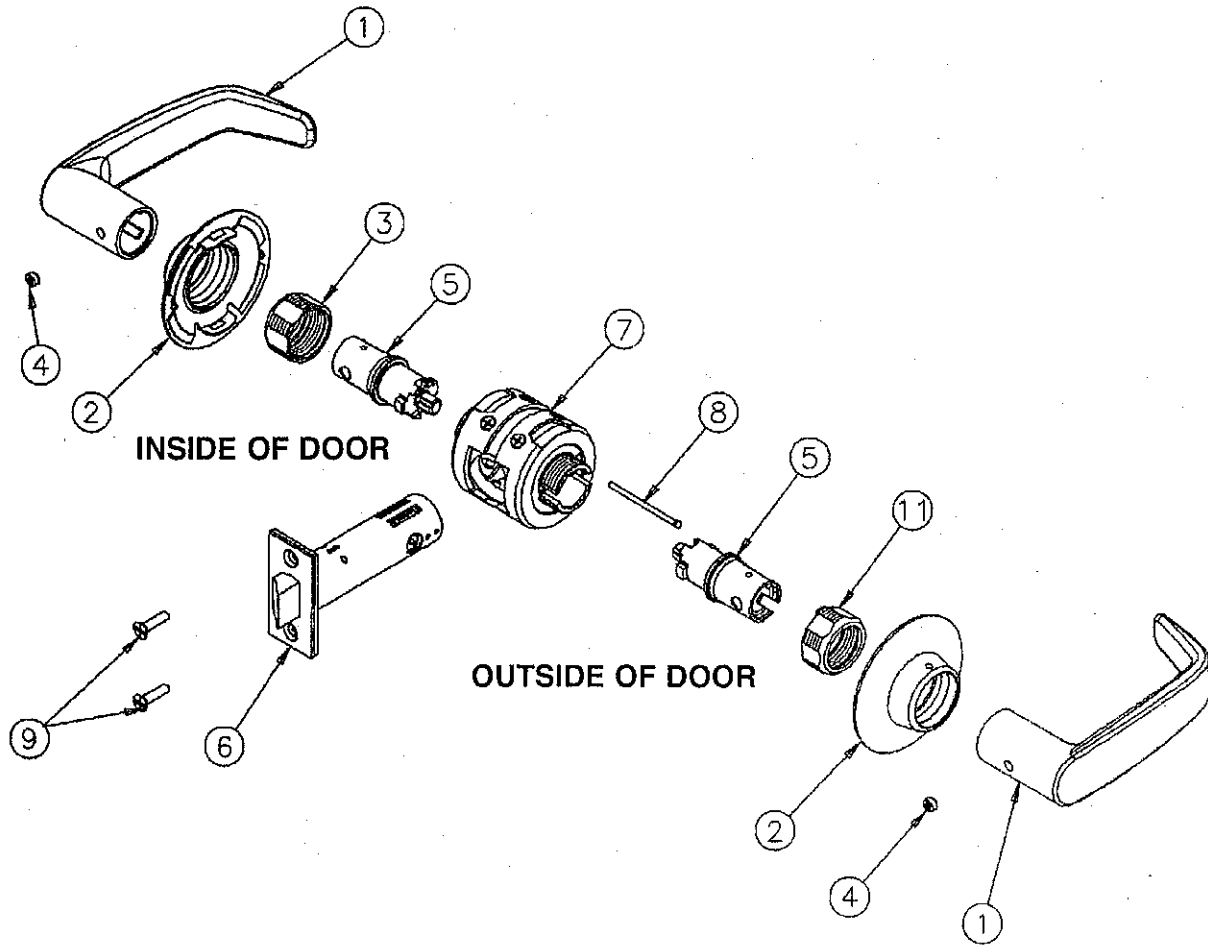

TF Zone™ Lever Lock
11U15

PARTS LIST

PAGE REV. B
 No.11.4 9/24/03

Item	Req'd.	Part No.	Description
1	2	*—	Lever (See Lever Page)
2	2	*—	Rose Assembly (See Rose Page)
3	1	11-0031	Inside Collar
4	2	01-1424	6 Lobe Security Set Screw 1/4-28 x 11/64"
5	2	11-2153	Non-Locking Sleeve Assembly
6	1	*11-2107	Latch Assembly
7	1	11-2001	Bearing Assembly
8	1	11-0039	Aligning Pin
9	2	*01-5000	Countersunk Flat Head Screw 8-32 x 3/4"
11	1	11-0032	Outside Collar

* Specify Finish