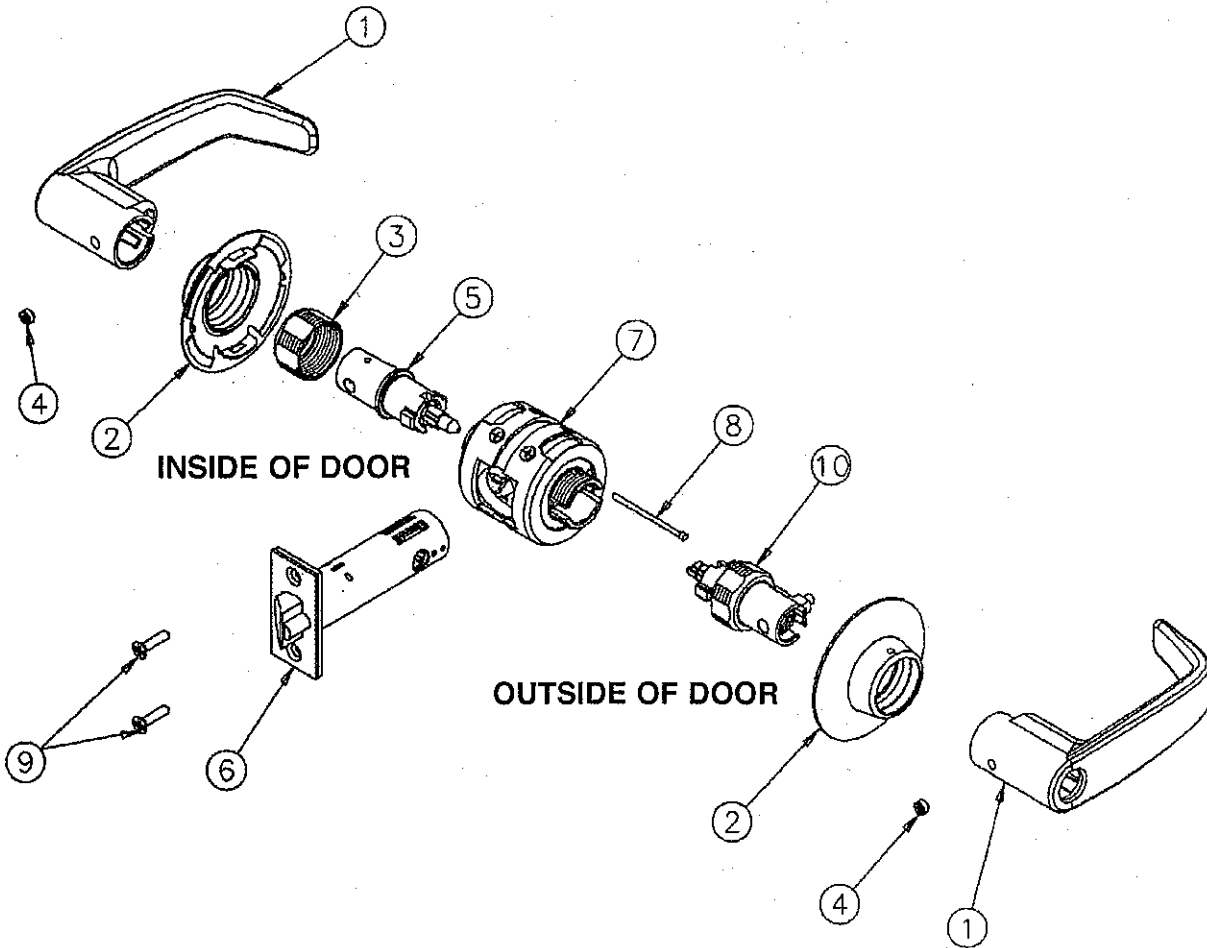

**TF Zone™ Lever Lock**  
**11G16, 11G30, 11G38**

**PARTS LIST**

PAGE REV. C  
 No.11.6 9/25/03

Item	Req'd.	Part No.	Description
1	2	*—	Lever (See Lever Page)
2	2	*—	Rose Assembly (See Rose Page)
3	1	11-0031	Inside Collar (16, 38)
4	2	01-1424	6 Lobe Security Set Screw 1/4-28 x 11/64"
5	1	11-2011	Locking Sleeve Assembly (16, 38)
		11-2015	Locking Sleeve Assembly (30)
6	1	*11-2106	Latch Assembly
7	1	11-2001	Bearing Assembly
8	1	11-0039	Aligning Pin
9	2	*01-5000	Countersunk Flat Head Screw 8-32 x 3/4"
10	1	11-2009	Locking Sleeve Assembly (16)
		11-2014	Locking Sleeve Assembly (30)
		11-2017	Locking Sleeve Assembly (38)