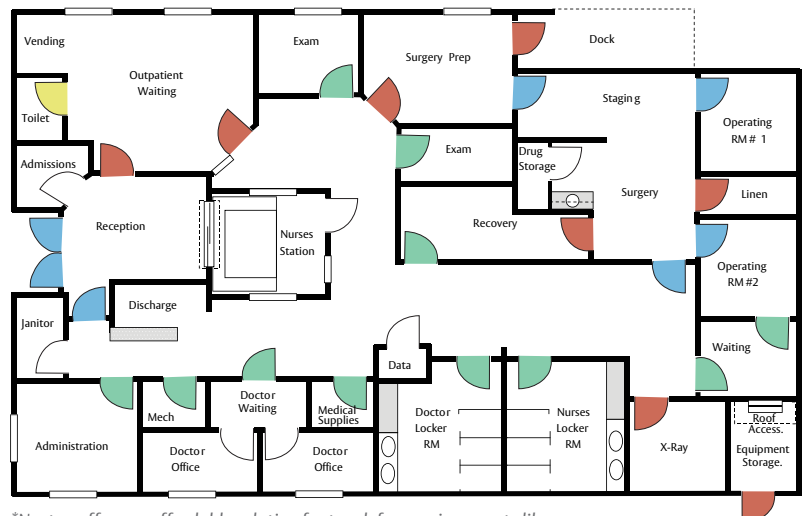

Applications

- Hospitals and healthcare facilities
  - Ambulatory care facilities
  - Recovery areas
  - Soiled linen areas
  - Specialty care areas
- Long term living facilities
- Labs and research facilities

Door Control Continuum
Using a combination of door closers, low energy operators and *SafeZone*®, each opening can have the right product to match the application need.

Legend	
	SafeZone®
	Door Closer
	Power Operator
	Touch Free Operator*