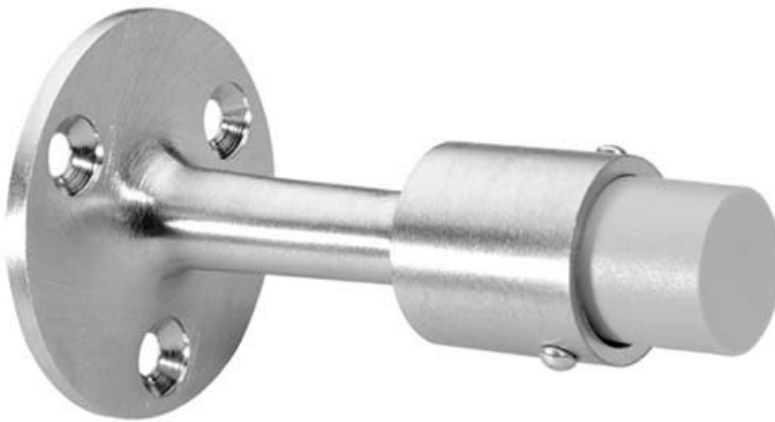

## Rockwood 474 - Door Stop

### SIZE:

Base:  $\varnothing$  2 1/4"

Projection: 3 3/4"

### WEIGHT:

0.6 lbs.

### MATERIAL:

Cast Brass with DuraFlex Bumper