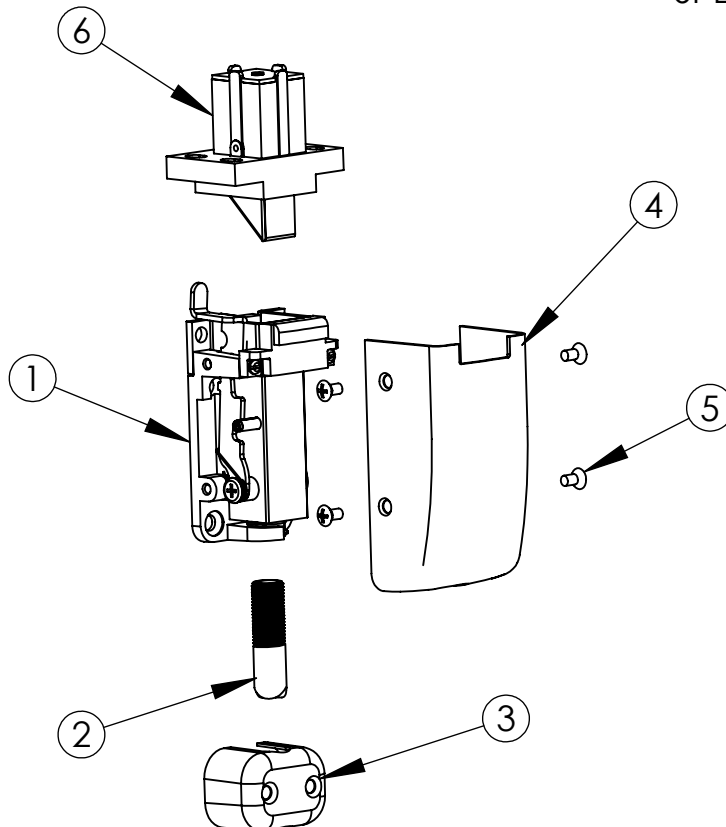

80 SERIES PARTS LIST

(12-)HC8706 (12-)HC8710
(12-)HC8713 (12-)HC8715
(12-)HC8728 (12-)HC8740
(12-)HC8743 (12-)HC8746
(12-)HC8762 (12-)HC8763
(12-)HC8773 (12-)HC8774

PARTS LIST

PAGE REV.
No. 87.10 C

TOP CHASSIS
LESS COVER
AND STRIKE

9/2009

(12-)HC8700	MANUFACTURED BEFORE 11/11/2002	LHRB RHRB	97-2003
(12-)HC8700	MANUFACTURED AFTER 11/11/2002	LHRB RHRB	68-4561

ITEM No.	PART No.	DESCRIPTION	QTY.
1	SEE ABOVE	TOP CHASSIS ASSEMBLY	1
2	68-0003	TOP ROD FOR 68-4561 (SPECIFY DOOR SIZE AND CROSS BAR HEIGHT). *	1
	97-0034	TOP ROD FOR 97-2003 (SPECIFY DOOR SIZE AND CROSS BAR HEIGHT). *	
3	97-0020	ROD GUIDE *	1
4	97-0084	TOP COVER *	1
5	97-0052	SCREW #8-32 x 5/16 *	4
6	654	TOP STRIKE PACK WITH SCREWS	1
	97-0051	SPRING FOR LATCH RETRACTOR LEVER	1
	68-3924	HC SCREW PACK TOP AND BOTTOM CASES	1

* SPECIFY FINISH

© SARGENT Manufacturing Company. All Rights reserved.

SARGENT
ASSA ABLOY