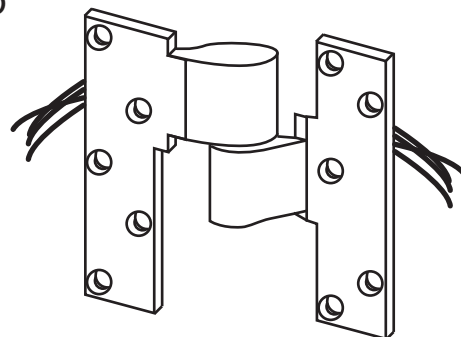

ALIGNMENT: To insure proper installation, the centerline of the side jamb pivot must be in line with the centerline of the top and bottom pivot points. See illustration.

PIVOT INSTALLATION:

NOTE: Door and jamb portion of EM-19 are assembled in the factory. They cannot be separated and must be installed as assembled.

Open door and connect wires on the jamb portion to the wires in the frame. Push the wires back into the frame as the jamb portion is set into place in the frame mortise. Install the 5 jamb screws.

Connect the wires on the door portion to the door wires. Push the wires back into the door as the door portion is set into place in the door mortise. Install 5 door screws.

Test the electrical installation for proper operation of the wired door devices.

ELECTRICAL RATINGS:

Low voltage only

Current ratings each wire: 2 amp. continuous.

IMPORTANT:
Use plumb line to make sure that center line of top pivot pin lines up with center line of bottom spindle.

How To Determine Hand of Door

Face a door swinging open away from you. If it opens to the right, it is right hand. If it opens to the left, it is left hand.

**Electrified Power Transfer
Intermediate Pivot
1-1/2" Offset**