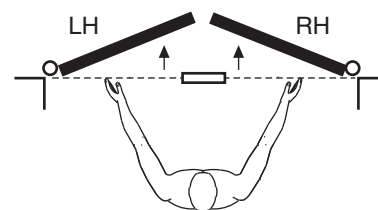

ALIGNMENT: To insure proper installation, the centerline of the side jamb pivot must be in line with the centerline of the top and bottom pivot points. See illustration.

PIVOT INSTALLATION:

NOTE: Door and jamb portion of EM-19 are assembled in the factory. They cannot be separated and must be installed as assembled.

Open door and connect wires on the jamb portion to the wires in the frame. Push the wires back into the frame as the jamb portion is set into place in the frame mortise. Install the 5 jamb screws.

Connect the wires on the door portion to the door wires. Push the wires back into the door as the door portion is set into place in the door mortise. Install 5 door screws.

Test the electrical installation for proper operation of the wired door devices.

ELECTRICAL RATINGS:

Low voltage only

Current ratings each wire: 2 amp. continuous.

IMPORTANT:
Use plumb line to make sure that center line of top pivot pin lines up with center line of bottom spindle.

How To Determine Hand of Door

Face a door swinging open away from you. If it opens to the right, it is right hand. If it opens to the left, it is left hand.

**Electrified Power Transfer
Intermediate Pivot
1-1/2" Offset**