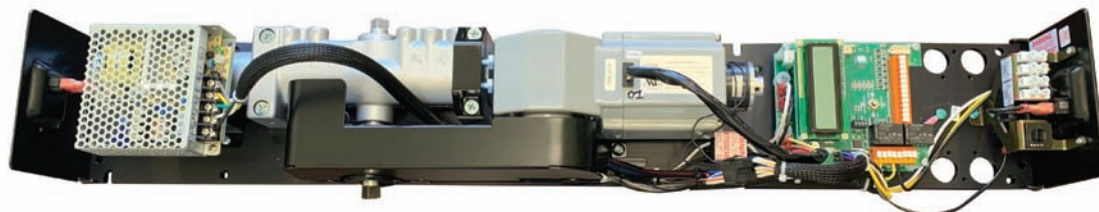

GENERATION 1

6010LAP—6010, 6050 Unit Sub-Assembly

6020LAP—6020, 6030, 6060, 6070 Unit Sub-Assembly

Manufactured 2012 - 2016

GENERATION 2

H6010LAP—6010,6050 Unit Sub-Assembly

H6020LAP—6020, 6030, 6060, 6070 Unit Sub-Assembly

Manufactured 2017 - Sept. 2019

REPLACEMENT PARTS FOR PURCHASE

GENERATION 3

6011LAP—6011, 6051 Unit Sub-Assembly

6021LAP—6021, 6031, 6061, 6071 Unit Sub-Assembly

Manufactured May 2019 - Present

PARTS AVAILABLE FOR INDIVIDUAL PURCHASE

Common Parts (All Versions)				
Part Number	Description	Gen 1	Gen 2	Gen 3
6000IN	Inverter	✓	✓	✓
6000CB	Circuit Breaker	✓	✓	✓
5700SW	On/Off Switch	✓	✓	✓
6000SUP	Power Supply	✓	✓	✓

GENERATION 2

Part Number	Description
H6000COV	Cover
6000SEC	Security Plate Pack
6000SFB	Aluminum Storefront Bracket
6000DAB	Drop Angle Bracket
6000DAB180	Drop Angle Bracket - 180° Swing

GENERATION 3

Part Number	Description
6001COV	Cover - Single
D6001COV-36	Cover - Double 36"
D6001COV-42	Cover - Double 42"
D6001COV-48	Cover - Double 48"
6001BP	Back Plate - Single
D6001BP-36-LH	Back Plate - Double 36" - Left Hand