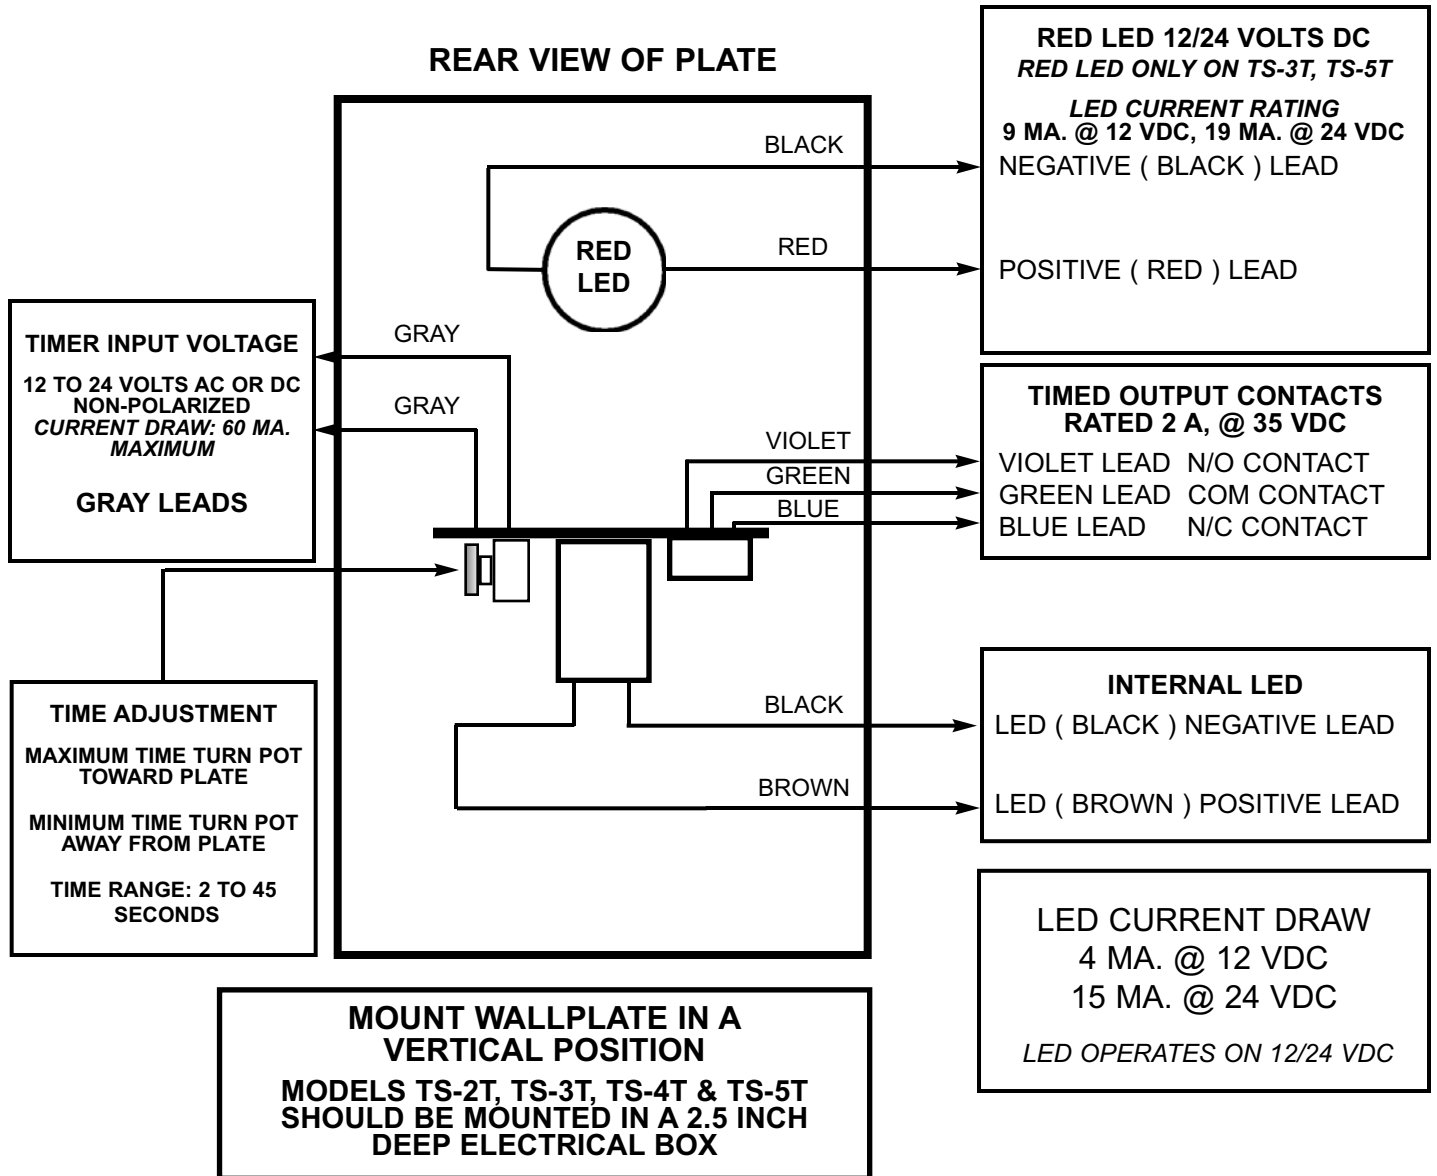

# INSTALLATION INSTRUCTIONS

## MODELS TS-2T, TS-3T, TS-4T, TS-5T

U.L. FILE SA32686

**NOTE:** TIMER WILL ACTIVATE WHEN **PUSH TO EXIT** SWITCH IS DEPRESSED.  
SUBSEQUENT DEPRESSIONS OF THE SWITCH WILL RE-START THE TIMER.

**ALARM CONTROLS CORPORATION**  
19 BRANDYWINE DRIVE P.O. BOX 280  
DEER PARK, NY 11729

# TYPICAL WIRING DIAGRAMS FOR MODEL TS-2T