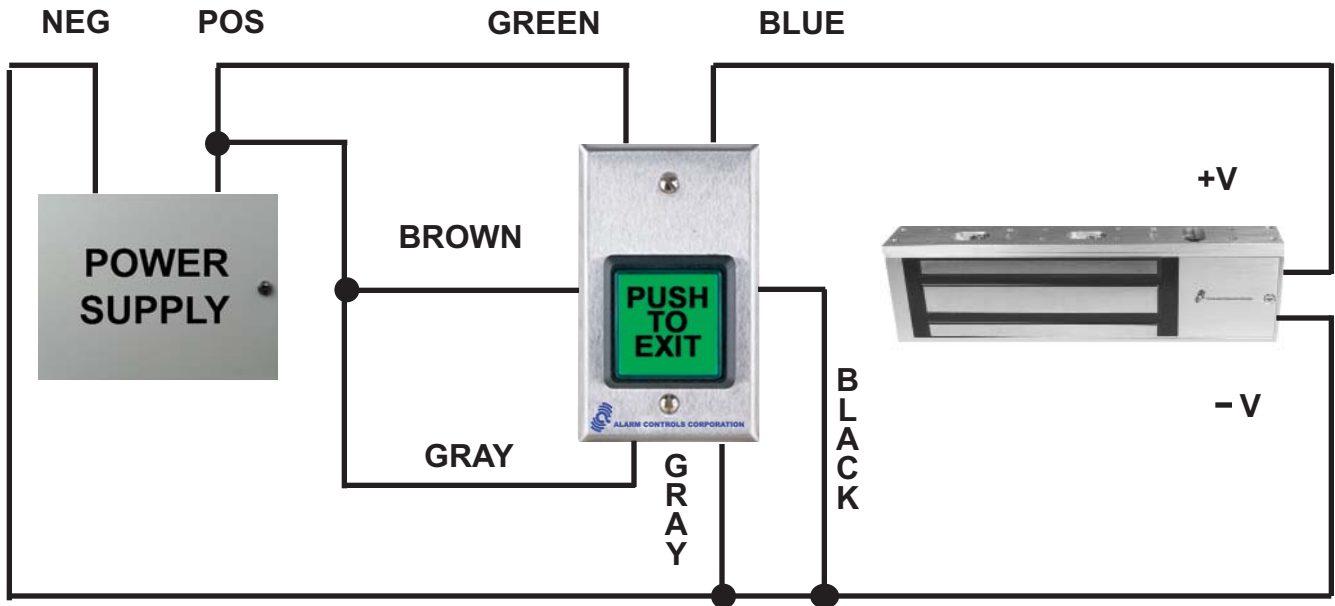

TYPICAL WIRING DIAGRAMS FOR MODEL TS-2T